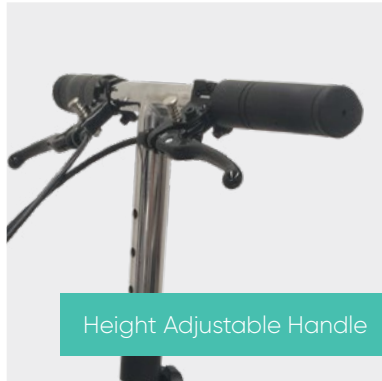

Lightweight and Durable Frame

Comfortable Knee Padding

Height Adjustable Knee Pad

Height Adjustable Handle

8" Wheels

The Premium Knee Walker is your key to comfort and mobility when recovering from a below knee injury or surgery. This product is designed to suit your needs with its lightweight, durable frame, comfortable knee padding, large wheels for easy travel over uneven surfaces, and a bag to carry your belongings with you as you travel.

Premium Knee Walker

KA337

Features

- Lightweight and durable frame, easy to manoeuvre through the recovery period
- Contoured knee pad, designed for maximum comfort
- Large wheels, perfect for traveling smoothly over uneven surfaces
- Adjustable handle height and knee pad height to suit the user's needs
- Convenient storage bag
- Non-weight bearing support
- A great addition to your hire equipment pool

Specifications

Overall length	800mm
Overall width	420mm
Overall height	790mm - 1030mm
Handle width	405mm
Knee pad height	430mm - 590mm
Knee pad dimensions	350mm x 150mm x 80mm
Wheels	8 inches
Product weight	10.9kg
Maxi bag load	5kg
Max user weight	136kg