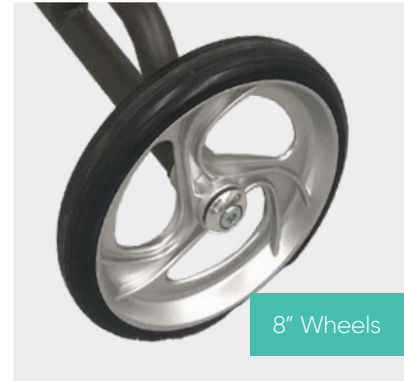

Lightweight and Durable Frame

Comfortable Knee Padding

Height Adjustable Knee Pad

Height Adjustable Handle

8" Wheels

The Premium Knee Walker is your key to comfort and mobility when recovering from a below knee injury or surgery. This product is designed to suit your needs with its lightweight, durable frame, comfortable knee padding, large wheels for easy travel over uneven surfaces, and a bag to carry your belongings with you as you travel.

Premium Knee Walker

KA337

Features

- Lightweight and durable frame, easy to manoeuvre through the recovery period
- Contoured knee pad, designed for maximum comfort
- Large wheels, perfect for traveling smoothly over uneven surfaces
- Adjustable handle height and knee pad height to suit the user's needs
- Convenient storage bag
- Non-weight bearing support
- A great addition to your hire equipment pool

Specifications

Overall length	800mm
Overall width	420mm
Overall height	790mm - 1030mm
Handle width	405mm
Knee pad height	430mm - 590mm
Knee pad dimensions	350mm x 150mm x 80mm
Wheels	8 inches
Product weight	10.9kg
Maxi bag load	5kg
Max user weight	136kg