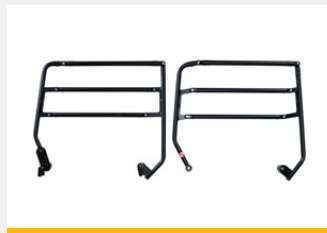

Wireless remote-control handset _____ 1 year

The Jannali bed will suit most standard and pressure-care mattresses – please consult your Jannali dealer before purchasing.

Functional Features

- Electrically adjustable height, Trendelenburg and reverse Trendelenburg, backrest and leg rest profiling
- Auto Regression backrest reduces abdominal pressure and shear forces
- A non-entrapment zone stops the bed from touching the floor for additional safety
- Wired USB handset
- Multiple One Touch Buttons for simple operation (Zero Gravity, TV, Relax, Flat, Home)
- Memory setting to user's favourite position
- Home function to bring the bed to lowest and flat position
- Under bed dimming LED light as standard (motion detection version is optional)
- 6 USB ports – 4 x USB-A , 2 x USB-C
- Backup battery
- Control from your smart phone via Bluetooth and free App (Apple and Android)
- Swivel and lockable castors

Options

- Short/Long bed rails (1)
- Height adjustable assist rail. Easy bed positioning and removable (2)
- Height adjustable bed stick, positionable and removable
- Headboard/footboard (3)
- Wireless remote-control handset
- Simplified grey wireless remote-control handset (KA3200RCS) (4)
- Side/corner mattress retainers
- Motion detection LED light
- Matching companion bed
- Three Color/Fabric Options – soft fabric (Black) and soft leather-look PU (Beige and Canley)