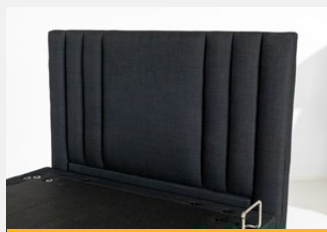

3. Headboard