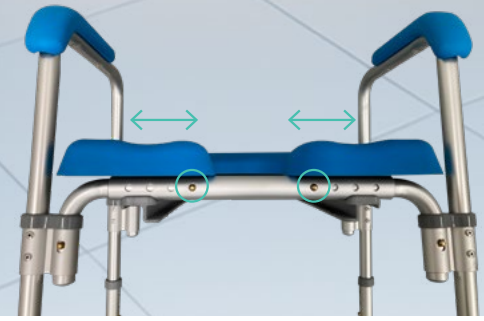

Extra heavy-duty construction

Removable splash guard

Width adjustment pins

Over Toilet Frame Heavy Duty

Width Adjustable 3 in 1

KA450HDWA

This heavy duty over toilet frame has been designed around comfort and stability, for your peace of mind. The height adjustable legs and width adjustable frame ensure that the product fits anywhere and suits your unique needs. The armrests make it both easy and comfortable for transfer, and the anti-slip feet ensure your stability while seated or standing. The seat material and removable splash guard make cleaning simple, and effortless. This versatile product can also be used as a shower chair or bedside commode if the bucket is used.

Features

- Ultra-light and extra heavy-duty construction
- Height adjustable legs
- Width adjustable frame to meet the needs of the occupant
- Comfortable padded seat and armrests
- Removable splash guard for easy cleaning
- Easily fits over most toilets
- Anti-slip tips for stability
- Easy tool-free assembly
- Can also be used as shower chair or bedside commode
- Bucket with lid included for use as a bedside commode
- Toilet roll holder optional
- Maximum User Weight 300kg
- Product tested to AS/NZS 3973:2009 (R2016) Shower/ Toilet Chairs (mobile and static for product safety)

Specifications

Product Net Weight	4.6kg
Overall Height	677-777mm
Overall Width	600-750mm
Overall Depth	465-480mm
Seat Height	500-600mm
Seat Size	460mmW x 415mmD
Width between Side Frame	500-650mm
Maximum User Weight	300kg