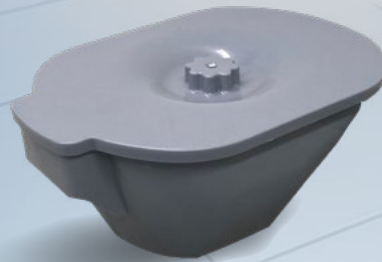

Extra heavy-duty construction

Removable splash guard

Width adjustment pins

Over Toilet Frame Heavy Duty

Width Adjustable 3 in 1

KA450HDWA

This heavy duty over toilet frame has been designed around comfort and stability, for your peace of mind. The height adjustable legs and width adjustable frame ensure that the product fits anywhere and suits your unique needs. The armrests make it both easy and comfortable for transfer, and the anti-slip feet ensure your stability while seated or standing. The seat material and removable splash guard make cleaning simple, and effortless. This versatile product can also be used as a shower chair or bedside commode if the bucket is used.

Features

- Ultra-light and extra heavy-duty construction
- Height adjustable legs
- Width adjustable frame to meet the needs of the occupant
- Comfortable padded seat and armrests
- Removable splash guard for easy cleaning
- Easily fits over most toilets
- Anti-slip tips for stability
- Easy tool-free assembly
- Can also be used as shower chair or bedside commode
- Bucket with lid included for use as a bedside commode
- Toilet roll holder optional
- Maximum User Weight 300kg
- Product tested to AS/NZS 3973:2009 (R2016) Shower/ Toilet Chairs (mobile and static for product safety)

Specifications

Product Net Weight	4.6kg
Overall Height	677-777mm
Overall Width	600-750mm
Overall Depth	465-480mm
Seat Height	500-600mm
Seat Size	460mmW x 415mmD
Width between Side Frame	500-650mm
Maximum User Weight	300kg