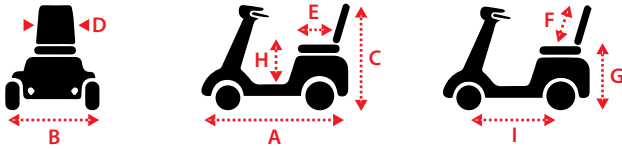

Yoga

Features

- Strong light-weight alloy aluminum frame designed for easy folding and carrying
- Small foldable scooter for easy storage and transportation
- Lightweight 24 volt Li-ion battery with quick charge 2A off board charger
- Height and angle adjustable steering tiller to fit individual users
- Ideal for both indoor and outdoor use
- Patented Twin-front-wheels w/spring suspension system offers excellent stability
- Armrest as standard.
- Comfortable padded seat and backrest
- Optional battery charging station, for charging the battery away from the scooter.
- Built in speed reduction switch which is activated when turning offering exceptional safety.

Dimensions cm/in

Overall Dimension – Unfolded : A x B x C
98 x 43.5 x 102.5cm/
38.6 x 17 x 40.3"

Overall Dimension – Folded : A x B x C
52 x 43.5 x 64cm/
20.5 x 17 x 25.2"

Seat Dimension : D x E x F
40.5 x 35 x 31.5cm/
16 x 13.8 x 12.4"

Seat Height from Ground : G 59.5cm/23.4"

Seat Height from Deck : H 39cm/15.4"

Wheel Base : I 78.5cm/31"

Weight kg/lb

battery/ea	total with battery, w/o armrest	capacity
1.7/	25.7/56.7	113/250

Australian Standards Compliant AS/NZS 3695.2:2013

merits
AUSTRALIA

Merits Australia is committed to constantly improve and develop products, we reserve the right to alter specifications without prior notice. Pictures for illustration purposes only.