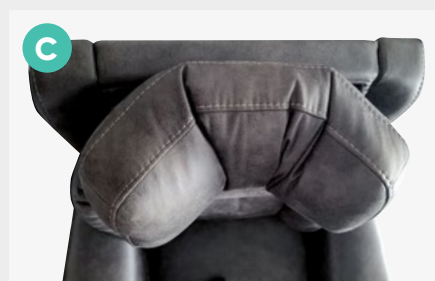

Massage - choose from three pressure levels (B) with the massage function. The benefits of massage are widely known, such as reducing stress and pain and improving sleep, immunity, circulation, flexibility, and overall well-being.

Heated Seat - heated seats are known to reduce stress, relieve pain, improve circulation, and increase comfort. Choose from 3 individual seat heat settings (B).

Lift and Tilt Function - ensure that entering and exiting the chair can be completed safely- and offload additional weight-bearing pressure.

Individual Posture Supports - with five powerful individual motors for independent adjustment of the head, back, lumbar, foot, and tilt (zero gravity) function.

Soft-Touch Controller - many recliner functions are easily operated and managed via the soft-touch controller. Massage and heated seat features are managed via the hidden control panel located in the armrest. The controller also includes a USB port.

Wireless Phone Charger - keep your phone charged and within reach for easy access (B).

Drinks Cup holder - the hidden drinks cup holder makes hydration simple (A).

Premium Fabric - the ultra-durable seating material is designed for individual comfort, product longevity, and easy-to-clean characteristics.

Airline Head Support - Increased head and neck support with airline style head support feature (C)

General conditions that Alivio Lift Recliners may assist with:

Kyphosis

Lordosis

Arthritis

Functionality

Customer Feedback:

I came over to your shop yesterday to try out the latest chair to hit Australia and wow what a chair! There is nothing in your shop the comes close and I've tried them all. Having a fused neck, arthritis and just had two lower back surgeries I am needing support while sitting. I could never get a chair to support my lower back and neck until now because of the electric adjustable lumbar support and electric adjustable head rest. Gone are the days of trying to use pillows to get the support which could never be achieved. Even the way the chair lifts you has improved as you don't feel like you are going to land on your face.

Therapist Feedback:

I feel this would have a good application for kyphosed clients and offer adjustability not in the typical lift chairs ranges on offer. The contoured seat base is also a good feature, to assist with lower limb and pelvic positioning, acting as a lateral thigh guide to a degree. Although often client with a higher or more complex seating needs may not be the best candidate for the standard lift chairs ranges, these will be welcome additions to provide low to moderate seating support and correction which I think will be beneficial.

SPECIFICATIONS

Description	Fabric Name	Overall Depth	Overall Width	Overall Height	Seat Depth	Seat Width	Seat Height	Product Weight	Max User Weight	Brand
Donatello Plus KA554-PL	Canyon Steel	1060mm	1010mm	1090mm	530mm	550mm	495mm	79kg	158kg	Alivio

Please contact customerservice@kcare.com.au to find out more information on specific models in each range.

www.kcare.com.au